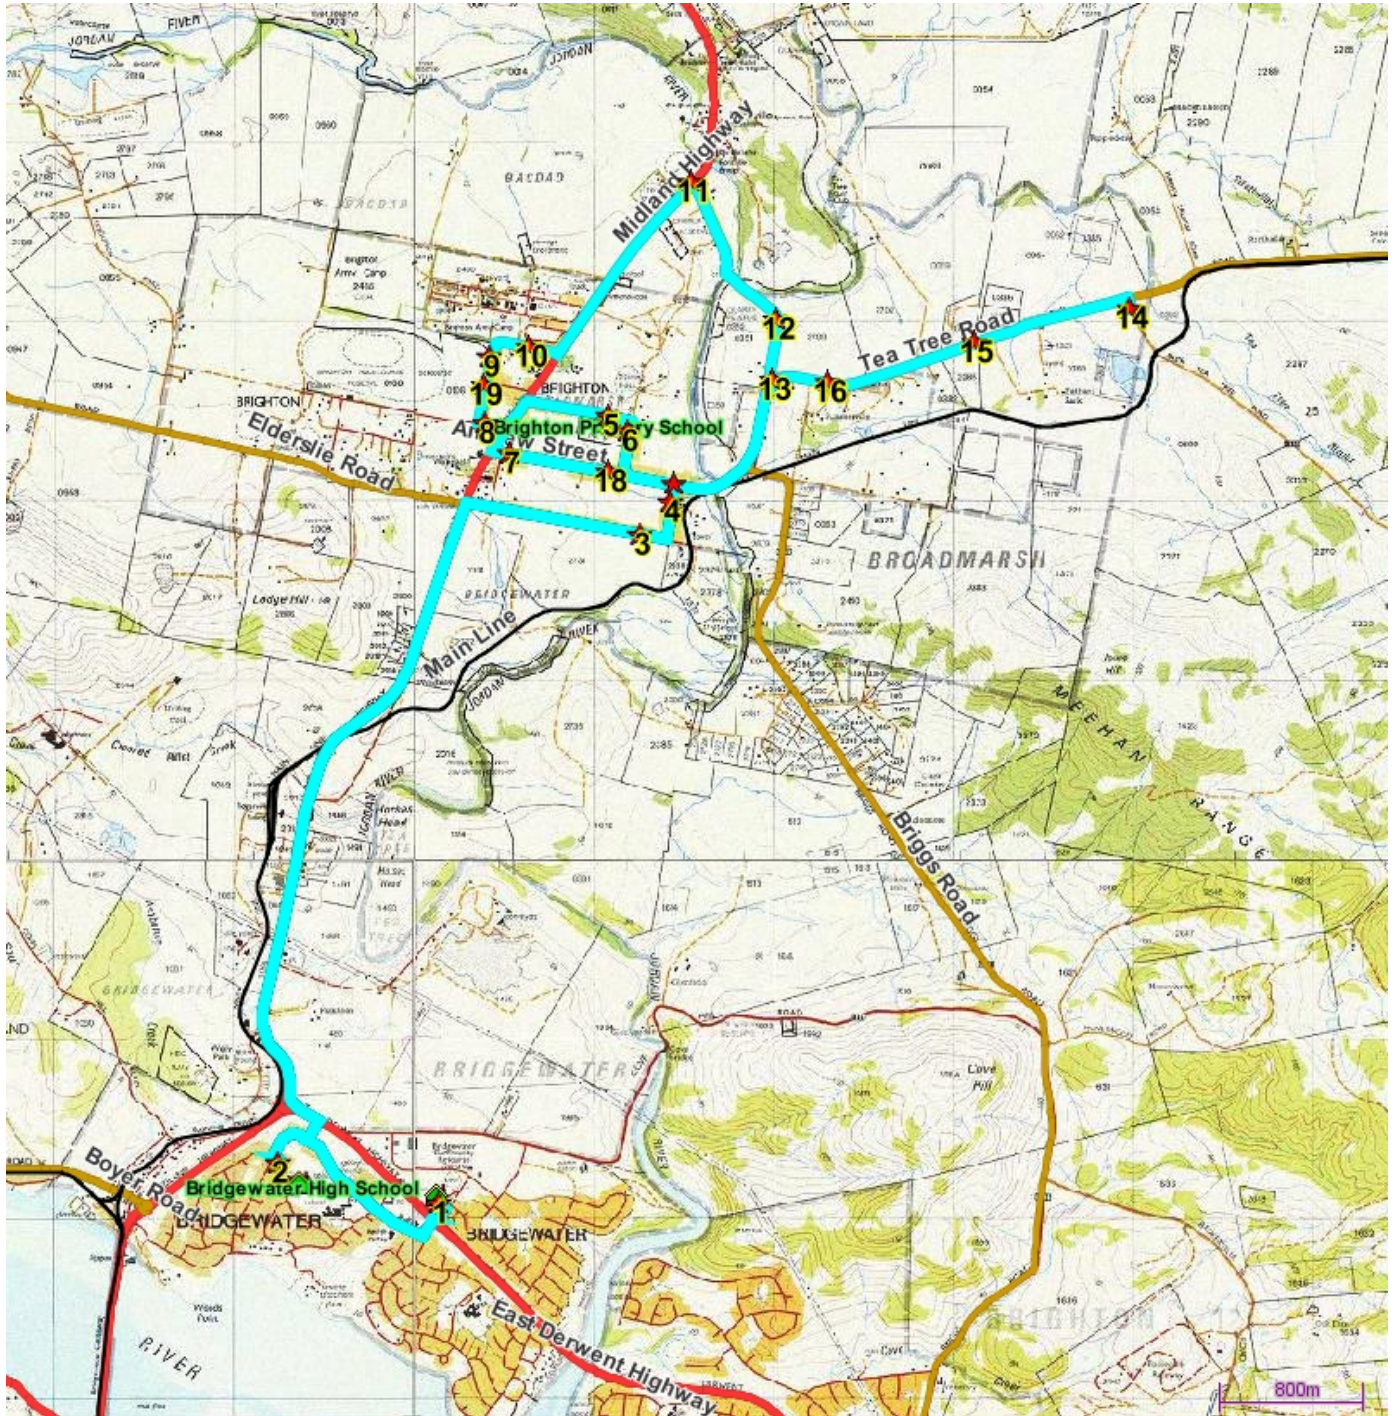

Tasmania

### Contract 12-03 Trip 4 PM

### Bridgewater - Pontville

	Trip		National/ State Highway		Access Road Sealed
	Bus Stop on Trip		Major Arterial Road		Access Road Unsealed
	School		Arterial Road		2/4WD Road

This report has been produced by the RIMS Bus Route Manager module